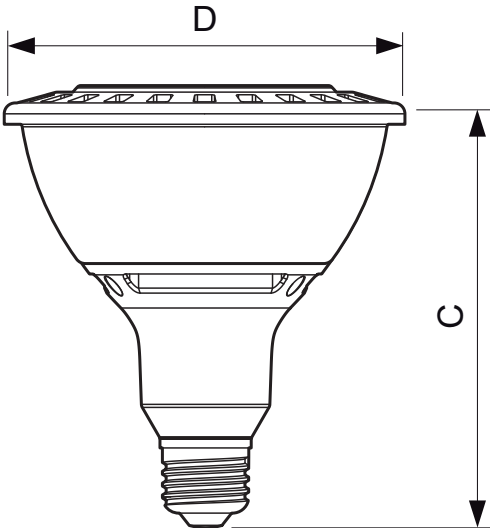

• Light Technical Characteristics

Color Code	WW
Color Designation	Warm White
Beam Angle	25 D
Beam Description	25D [Medium beam]
Correlated Color Temperature	2700 K
Approximate Lumens	750 Lm
Approx. MBCP	3200 cd
CRI	84
Luminous Efficacy Lamp	57.69 Lm/W
Color Temp. (Kelvin)	2700 K [CCT 2700K]
Rated Luminous Flux	750 Lm

Switching cycle	20000X
-----------------	--------

• Product Dimensions

Overall Length C	130 mm
Diameter D	120 mm

• Product Data

Product number	426320
Full product name	13PAR38/COREPRO/F25 2700 AF 6/1
Short product name	13PAR38/COREPRO/F25 2700 AF 6/1
Pieces per Sku	1
eop_pck_cfg	6
Skus/Case	6
Bar code on pack	46677426323
Bar code on case	50046677426328
Logistics code(s)	929000231804
eop_net_weight_pp	0.370 kg

PHILIPS

Warnings and Safety

- Suitable for use in damp locations.
- Not for use in totally enclosed luminaires.

Dimensional drawing

E26

- Before replacing, turn off power and let lamp cool to avoid electrical shock or burn.