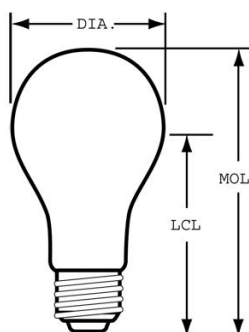

Presented By: IQ Design Products

Contact Phone:

Customer Name:

Contact E-mail:

Project Name:

Fixture Type:

GE
Lighting

97492 - GE soft white 25 watt A19 2-pack

Product Photo

GENERAL CHARACTERISTICS

Base Description	Medium Screw
Base Type	Screw-In
Bulb Finishes and Colors	Soft white
Filament	CC-6
Life in Years	2.3 yr
Rated Life Hours-nominal	2500 h
Primary Application	Standard <General Purpose>
Bulb Material	Soft glass
Product Technology	Incandescent
Lamp Count	2
Base	E26
Bulb Shape	A19

PHOTOMETRIC CHARACTERISTICS

Nominal Initial Lumen per Watt	8
Initial Lumens-nominal	210 lm
Color Temperature	2500 K

PRODUCT INFORMATION

Product Code	97492
Description	25A/W-2PK
Alternative Unit Of Measure	CASE
Standard Package Quantity	
Ean UPC	043168900027
Standard Package GTIN	00043168974929
No Of Items Per Sales Unit	
No Of Items Per Standard Package	
Sales Unit	Case
UCC	043168974929
Alternative Unit Of Measure	EACH
Standard Package Quantity	24
Ean UPC	043168900027
Standard Package GTIN	00043168900027
No Of Items Per Sales Unit	1
No Of Items Per Standard Package	24
Sales Unit	Each
UCC	043168974929

DIMENSIONS

Diameter	2.37 in
----------	---------

ELECTRICAL CHARACTERISTICS

Wattage	25 W
Estimated Energy Cost per Year	3.01 \$
Input Voltage [nom]	120 V
Rated power (Watts)	25 W

Jul 24, 2018 4:03:53 PM For additional information, visit www.gelighting.com