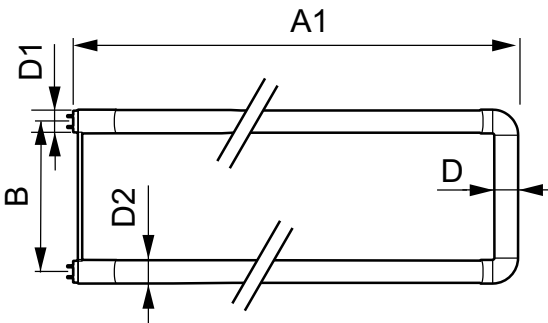

LED InstantFit Lamps

13T8 LED/24-4000 IF-6U 10/1

Philips LED T8 InstantFit Lamps are an ideal energy saving choice for existing linear fluorescent fixtures.

Product data

General Information	
Cap-Base	G13 [Medium Bi-Pin Fluorescent]
Nominal Lifetime (Nom)	50000 h
Switching Cycle	50000X
B50L70	50000 h
Light Technical	
Color Code	841 [CCT of 4100K (841)]
Initial lumen (Nom)	2100 lm
Luminous Flux (Rated) (Nom)	2100 lm
Correlated Color Temperature (Nom)	4000 K
Color Consistency	<6
Color Rendering Index (Nom)	82
LLMF At End Of Nominal Lifetime (Nom)	70 %
Operating and Electrical	
Input Frequency	20000-120000 Hz
Power (Rated) (Nom)	13 W
Lamp Current (Max)	165 mA
Lamp Current (Min)	55 mA
Starting Time (Nom)	0.5 s
Warm Up Time to 60% Light (Nom)	0.1 s
Power Factor (Nom)	0.9
Voltage (Nom)	120-277, 347 V

Temperature	
T-Ambient (Max)	45 °C
T-Ambient (Min)	-20 °C
T-Storage (Max)	65 °C
T-Storage (Min)	-40 °C
T-Case Maximum (Nom)	50 °C
Controls and Dimming	
Dimmable	No
Mechanical and Housing	
Product Length	600 mm
Approval and Application	
Energy Saving Product	Yes
Approbation Marks	UL certificate RoHS compliance DLC compliance
Product Data	
Order product name	13T8 LED/24-4000 IF-6U 10/1
EAN/UPC - Product	046677472375
Order code	469395
Numerator - Quantity Per Pack	1
Numerator - Packs per outer box	10
Material Nr. (12NC)	929001312004
Net Weight (Piece)	0.270 kg

Dimensional drawing

Product	D1	D2	B	A1	D
13T8 LED/24-4000 IF-6U 10/1	25.7 mm	28 mm	152 mm	570 mm	27.8 mm

TLED Ubent Ubent 13-32W 2100lm 4000K ND

Photometric data

LEDtube 1200mm HO 18 W T8, 1200mm 18 W T8 I /840