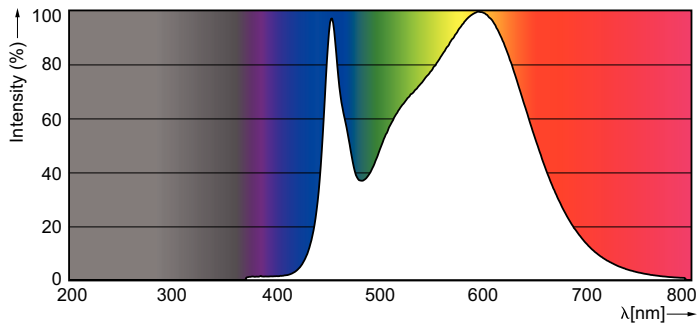

LEDtube 1200mm HO 18 W T8, 1200mm 18 W T8 I /840