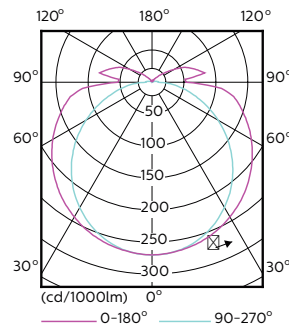

Dimensional drawing

Product	D1	D2	B	A1	D
13T8 LED/24-4000 IF-6U 10/1	25.7 mm	28 mm	152 mm	570 mm	27.8 mm

TLED Ubent Ubent 13-32W 2100lm 4000K ND

Photometric data

LEDtube 1200mm HO 18 W T8, 1200mm 18 W T8 I /840