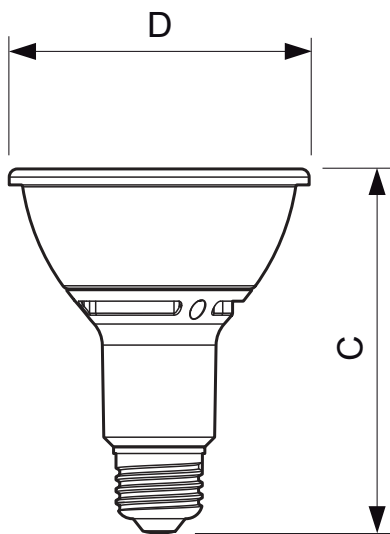

Related products

E26 120V PAR30L

11W E26 PAR30L

Dimensional drawing

12PAR30L/F25 2700 DIM AF SO 6/1

Product	C (Norm)	C1 (Max)	D (Norm)	D1 (Norm)
LED 12-75W E26 2700K 120V PAR30L 25D DIM	116	-	92	-
LED 12-75W E26 3000K 120V PAR30L 25D DIM	116	-	92	-
LED 12-75W E26 4000K 120V PAR30L 25D DIM	116	-	92	-
LED 12-75W E26 2700K 120V PAR30L 36D DIM	116	-	92	-
LED 12-75W E26 3000K 120V PAR30L 36D DIM	116	-	92	-
LED 12-75W E26 4000K 120V PAR30L 36D DIM	116	-	92	-
LED 11-75W E26 2700K 120V PAR30L 25D DIM	112	-	92	-
LED 11-75W E26 3000K 120V PAR30L 25D DIM	112	-	92	-
LED 11-60W E26 2700K 120V PAR30L 36D DIM	112	-	92	-
LED 11-60W E26 3000K 120V PAR30L 36D DIM	112	-	92	-