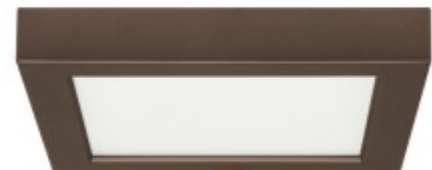

S29334

13.5W/LED/7"FLUSH/27K/SQ/BRZ
 13.5 watt; 7" Flush Mount LED Fixture; 2700K; Square Shape;
 Bronze Finish; 120 volts

Features

- Surface mount fixture
- Solid State LED lighting
- Long life
- 5 Year limited warranty
- Dimmable
- Wet location

S29334

Item Number	Product Line	UPC	Voltage	Watts	Incandescent Equivalent	Fixture Type	Base
S29334	BLINK	045923293344	120	13.5	60W	Flush Mount	Connector

Lamp Code	Dimmable/Non-Dimmable	Suggested Dimmers	Finish	MOL In Inches	MOD In Inches	Initial Lumens	Average Rated Hours
13.5W/LED/7"FLUSH/27K/SQ/BRZ	Dimmable	Compatible dimmers for S29334	Bronze	1"	7.00"	780	50000

Kelvin Temp	Color	CRI	Beam Spread Deg	Operating Temperature	Pack	Package Type	ENERGY STAR
2700	Warm White	90	108	-17C (-1.4F) to a maximum of +45C (+113F)	12	Box	ENERGY STAR

CEC Status	CA Prop-65	Material	RoHS Compliant	UL or ETL Listed	UL Classification	Warranty
California T24 Qualified	Warning	Housing: Die cast aluminum	Yes	Yes	cETLus - Wet Location Rated	5 Year Limited