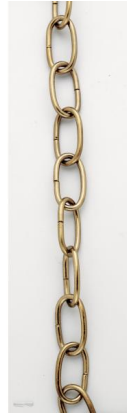

# S70/570 n/a Hardware & Lamp Parts

1 YD 8 GAUGE ANT BR CHAIN

**Lamp Type** Hardware & Lamp Parts

## Product Specifications

Item Number	Technology	UPC	Voltage	Watts	Incandescent Equivalent	Lamp Shape	Base
S70/570	Hardware & Lamp Parts	*	n/a	n/a	n/a	n/a	n/a

ANSI Base	Lamp Code	Dimmable/Non-Dimmable	Finish	MOL in inches	MOD in inches	Initial Lumens	Average Rated Hours
n/a	n/a	n/a	n/a	n/a	n/a	n/a	n/a