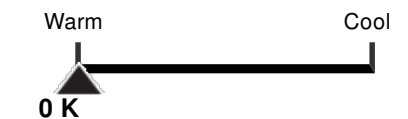

S7057 G6 Miniatures

1251 28V 6.4W BA15S G6

Lamp Type	Miniatures
Bulb Type	G6
Base Type	BA15s
Wattage	6.4

IMAGE NOT AVAILABLE

Lighting Facts Per Bulb

Brightness 3 lumens

Estimated Energy Cost \$0.72

per year, based on 3 hrs/day, 11c/kWh.
Energy cost depends on utility rates and light use.

Average Life 1.8 years

Based on 3 hrs/day

Light Appearance

Energy Used 6 watts

Product Specifications

Item Number	Technology	UPC	Voltage	Watts	Incandescent Equivalent	Lamp Shape	Base
S7057	Miniatures	*	28	6.4	n/a	G6	Bayonet Single Contact
ANSI Base	Lamp Code	Dimmable/Non-Dimmable	Finish	MOL in inches	MOD in inches	Initial Lumens	Average Rated Hours
BA15s	1251	n/a	n/a	1 3/8	3/4	3	2000
Kelvin Temp	Color	CRI	Beam Spread Deg	Pack	Package Type	ENERGY STAR	RoHS Compliant
n/a	n/a	n/a	n/a	n/a	n/a	n/a	Yes