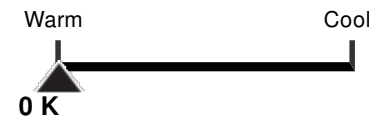

S7059 G3 1/2 Miniatures

130 6V 1W BA9S G3.5 C2R

Lamp Type	Miniatures
Bulb Type	G3 1/2
Base Type	BA9s
Wattage	1

IMAGE NOT AVAILABLE

Lighting Facts Per Bulb

Brightness 0 lumens

Estimated Energy Cost \$0.12

per year, based on 3 hrs/day, 11c/kWh.
Energy cost depends on utility rates and light use.

Average Life 4.6 years

Based on 3 hrs/day

Light Appearance

Energy Used 1 watts

Product Specifications

Item Number	Technology	UPC	Voltage	Watts	Incandescent Equivalent	Lamp Shape	Base
S7059	Miniatures	*	6.3	1	n/a	G3 1/2	Miniature Bayonet
ANSI Base	Lamp Code	Dimmable/Non-Dimmable	Finish	MOL in inches	MOD in inches	Initial Lumens	Average Rated Hours
BA9s	130	n/a	n/a	15/16	7/16	0	5000
Kelvin Temp	Color	CRI	Beam Spread Deg	Pack	Package Type	ENERGY STAR	RoHS Compliant
n/a	n/a	n/a	n/a	n/a	n/a	n/a	Yes