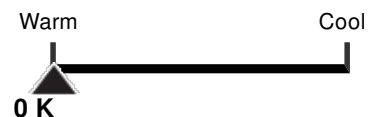

S7087 G4 1/2 Miniatures

1895 14V 3.8W BA9S G4.5 C2F

Lamp Type	Miniatures
Bulb Type	G4 1/2
Base Type	BA9s
Wattage	3.75

IMAGE NOT AVAILABLE

Lighting Facts Per Bulb

Brightness	2 lumens
Estimated Energy Cost	\$0.36

per year, based on 3 hrs/day, 11c/kWh.
Energy cost depends on utility rates and light use.

Average Life	1.4 years
--------------	-----------

Based on 3 hrs/day

Light Appearance

Energy Used	3 watts
-------------	---------

Product Specifications

Item Number	Technology	UPC	Voltage	Watts	Incandescent Equivalent	Lamp Shape	Base
S7087	Miniatures	*	14	3.75	n/a	G4 1/2	Miniature Bayonet
ANSI Base	Lamp Code	Dimmable/Non-Dimmable	Finish	MOL in inches	MOD in inches	Initial Lumens	Average Rated Hours
BA9s	1895	n/a	n/a	1 1/16	9/16	2	1500
Kelvin Temp	Color	CRI	Beam Spread Deg	Pack	Package Type	ENERGY STAR	RoHS Compliant
n/a	n/a	n/a	n/a	n/a	n/a	n/a	Yes