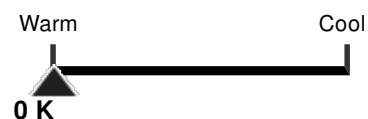

S7107 G6 Miniatures

304 28V 8W BA15D G6 C2F

Lamp Type	Miniatures
Bulb Type	G6
Base Type	BA15d
Wattage	8.4

IMAGE NOT AVAILABLE

Lighting Facts Per Bulb

Brightness 6 lumens

Estimated Energy Cost \$0.96

per year, based on 3 hrs/day, 11c/kWh.
Energy cost depends on utility rates and light use.

Average Life 0.5 years

Based on 3 hrs/day

Light Appearance

Energy Used 8 watts

Product Specifications

Item Number	Technology	UPC	Voltage	Watts	Incandescent Equivalent	Lamp Shape	Base
S7107	Miniatures	*	28	8.4	n/a	G6	Double Contact
ANSI Base	Lamp Code	Dimmable/Non-Dimmable	Finish	MOL in inches	MOD in inches	Initial Lumens	Average Rated Hours
BA15d	304	n/a	n/a	1 7/16	3/4	6	500
Kelvin Temp	Color	CRI	Beam Spread Deg	Pack	Package Type	ENERGY STAR	RoHS Compliant
n/a	n/a	n/a	n/a	10	Bulk	n/a	Yes