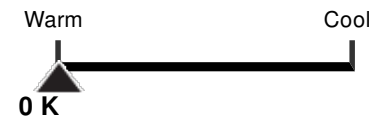

S7127 T1 3/4 Miniatures

385 28V 1.1W SX6S T1.75 C2F

Lamp Type	Miniatures
Bulb Type	T1 3/4
Base Type	SX6s
Wattage	1.12

IMAGE NOT AVAILABLE

Lighting Facts Per Bulb

Brightness 0 lumens

Estimated Energy Cost \$0.12

per year, based on 3 hrs/day, 11c/kWh.
Energy cost depends on utility rates and light use.

Average Life 45.7 years

Based on 3 hrs/day

Light Appearance

Energy Used 1 watts

Product Specifications

Item Number	Technology	UPC	Voltage	Watts	Incandescent Equivalent	Lamp Shape	Base
S7127	Miniatures	*	28	1.12	n/a	T1 3/4	Midget Flange
ANSI Base	Lamp Code	Dimmable/Non-Dimmable	Finish	MOL in inches	MOD in inches	Initial Lumens	Average Rated Hours
SX6s	385	n/a	n/a	5/8	7/32	0	50000
Kelvin Temp	Color	CRI	Beam Spread Deg	Pack	Package Type	ENERGY STAR	RoHS Compliant
n/a	n/a	n/a	n/a	n/a	n/a	n/a	Yes