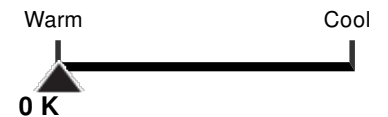

S7165 T4 1/2 Miniatures

957 9.8V 5W BA9S T4.5 C2R

Lamp Type	Miniatures
Bulb Type	T4 1/2
Base Type	BA9s
Wattage	5

IMAGE NOT AVAILABLE

Lighting Facts Per Bulb

Brightness 5 lumens

Estimated Energy Cost \$0.60

per year, based on 3 hrs/day, 11c/kWh.
Energy cost depends on utility rates and light use.

Average Life 0.2 years

Based on 3 hrs/day

Light Appearance

Energy Used 5 watts

Product Specifications

Item Number	Technology	UPC	Voltage	Watts	Incandescent Equivalent	Lamp Shape	Base
S7165	Miniatures	*	9.84	5	n/a	T4 1/2	Miniature Bayonet
ANSI Base	Lamp Code	Dimmable/Non-Dimmable	Finish	MOL in inches	MOD in inches	Initial Lumens	Average Rated Hours
BA9s	957	n/a	n/a	1 3/8	9/16	5	200
Kelvin Temp	Color	CRI	Beam Spread Deg	Pack	Package Type	ENERGY STAR	RoHS Compliant
n/a	n/a	n/a	n/a	n/a	n/a	n/a	Yes