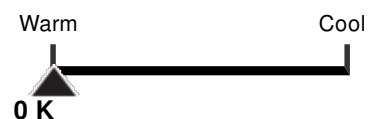

S7166 B3 1/2 Miniatures

PR16 12V 3W P13.5S B3.5 C2R

Lamp Type	Miniatures
Bulb Type	B3 1/2
Base Type	P13.5s
Wattage	3.13

Lighting Facts Per Bulb

Brightness 3 lumens

Estimated Energy Cost \$0.36

per year, based on 3 hrs/day, 11c/kWh.
Energy cost depends on utility rates and light use.

Average Life 0 years

Based on 3 hrs/day

Light Appearance

Energy Used 3 watts

Product Specifications

Item Number	Technology	UPC	Voltage	Watts	Incandescent Equivalent	Lamp Shape	Base
S7166	Miniatures	*	12.5	3.13	n/a	B3 1/2	Single Contact Mini Flange
ANSI Base	Lamp Code	Dimmable/Non-Dimmable	Finish	MOL in inches	MOD in inches	Initial Lumens	Average Rated Hours
P13.5s	PR16	n/a	n/a	1 1/4	7/16	3	50
Kelvin Temp	Color	CRI	Beam Spread Deg	Pack	Package Type	ENERGY STAR	RoHS Compliant
n/a	n/a	n/a	n/a	n/a	n/a	n/a	Yes