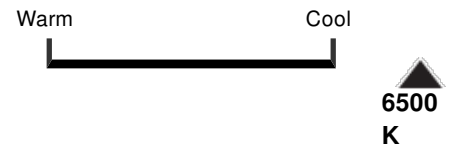

S8623 T5 Fluorescent

F54T5/865/HO/ENV/10PK

Lamp Type	Fluorescent
Bulb Type	T5
Base Type	G5
Wattage	54
Color Temperature	6500
Color Rendering Index CRI	85
Warranty	Avg. Rated Hour Limited

Lighting Facts Per Bulb

Brightness 5000 lumens

Estimated Energy Cost $6.50

per year, based on 3 hrs/day, 11c/kWh.
Energy cost depends on utility rates and light use.

Average Life 27.4 years

Based on 3 hrs/day

Light Appearance

Energy Used 54 watts

Product Specifications

Item Number	Technology	UPC	Voltage	Watts	Incandescent Equivalent	Lamp Shape	Base
S8623	Fluorescent	*	n/a	54	n/a	T5	Miniature Bi Pin
ANSI Base	Lamp Code	Dimmable/Non-Dimmable	Finish	MOL in inches	MOD in inches	Initial Lumens	Average Rated Hours
G5	F54T5/865/HO/ENV	n/a	n/a	45 13/16	5/8	5000	30000
Kelvin Temp	Color	CRI	Beam Spread Deg	Pack	Package Type	ENERGY STAR	RoHS Compliant
6500	Daylight	85	360	n/a	Bulk	n/a	Yes