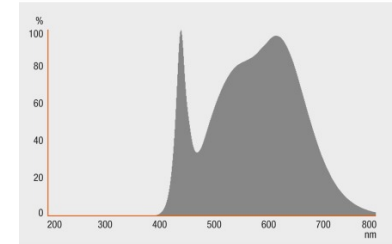

PARATHOM PRO AR111 50 24° 8.5 W/940 12 V G53, PARATHOM PRO AR111 75 24° 12.5 W/840 12 V G53