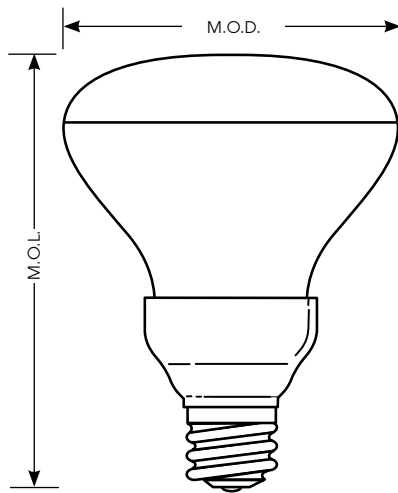

BR38 CFL Reflectors – E26 Medium Base

Item No.	Watt	Replace Incandescent	Lumens	CCT	Life/ Hrs.	M.O.D.(Inches)	M.O.L.(Inches)	ES	CUFT.	Unit UPC	Case UPC
S7274	23	85W	1050	2700K	10000	4.72	6.50	Y	0.38	045923072741	10045923072748
S7275	23	85W	1050	4100K	10000	4.72	6.50	N	0.38	045923072758	10045923072755
S7276	23	85W	1050	5000K	10000	4.72	6.50	N	0.38	045923072765	10045923072762

Pack Type: Box / Inner Pack 6 / Master Pack 24

Features and Benefits

- Long life – 10,000 hours
- Amalgam technology insures higher lumen performance
  - Lamps offered in 2700K/4100K/5000K
  - Four color retail boxed package

Specifications (At full light output)

Ballast Type.....	Electronic
Starting Method.....	Rapid Start
Input Line Frequency.....	50/60HZ
Input Line Voltage.....	120VAC
Color Rendering Index.....	>80
Minimum Starting Temperature.....	0° F
Maximum Operating Temperature.....	122° F
Lamp Operating Frequency.....	>40HZ
Lamp Current Crest Factor.....	<1.70
Power Factor.....	>.50
Total Harmonic Distortion.....	<150%
U.L./ C.U.L Listed.....	Yes
FCC Compliance.....	Part18

M.O.D. = Maximum Overall Diameter
M.O.L. = Maximum Overall Length

SATCO® National Toll-Free:
1-800-43-SATCO (1-800-437-2826)

Visit Our Web Site at: www.satco.com

EXECUTIVE OFFICES & WAREHOUSE; NEY YORK, 110 Heartland Blvd., Brentwood, NY 11717 • 800-437-2826 • (631) 243-2022 • FAX (631) 243-2027
FLORIDA, 900 N.W. 159th Drive, Miami, Fl 33169 • 800-437-2826 • (305) 624-2044 • FAX (305) 623-0286
TEXAS, 2000 Valwood Parkway, Farmers Branch, TX 75234 • 800-437-2826 • (972) 247-2437 • FAX (972) 247-5408
CALIFORNIA, 31288 San Benito St., Hayward, CA 94544 • 800-437-2826 • (510) 487-4822 • FAX 9510) 487-8955
WASHINGTON, 4710 116th St. S.W., Mukilteo, WA 98275 • 800-437-2826 • (425) 789-3300 • FAX (425) 789-3310
PUERTO RICO, Bldg 3, Campeche St. 23 Julio N. Matos Industrial Park • Bo Martin Gonzales Carolina, PR 00984 • (787) 757-3510 • FAX (787) 757-3540